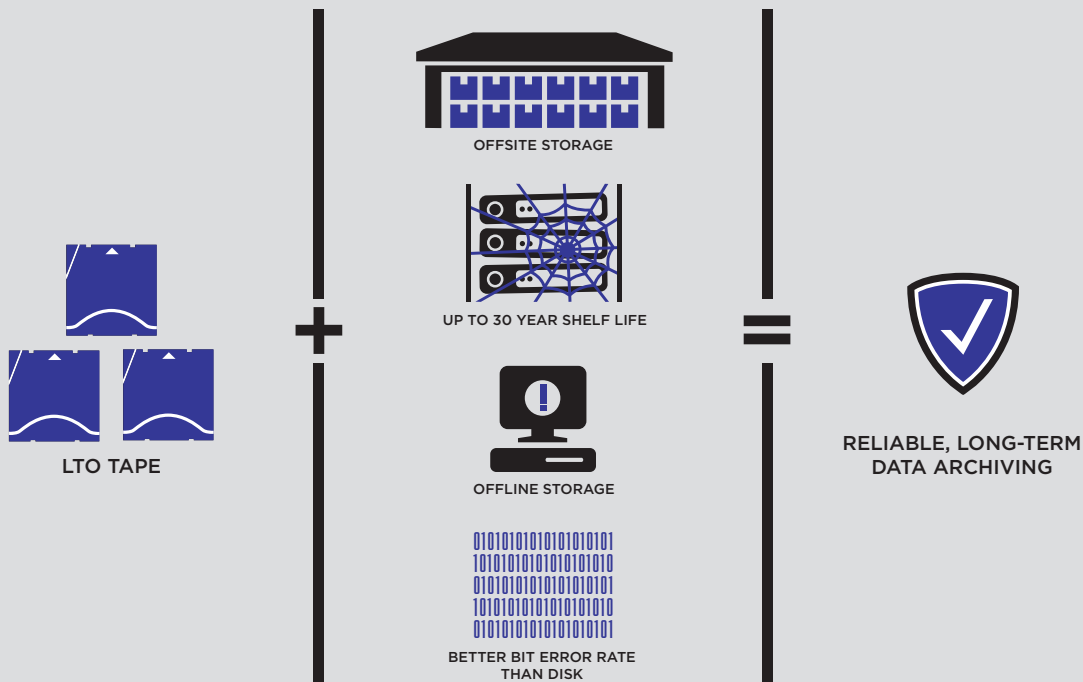

Reliability

- » LTO media has up to 30 years shelf life, ideal for long term data archiving
- » LTO error rate is two orders of magnitude better than disk
- » Easily stored off-line to protect against on-line data corruption
- » Easily stored off-site in case of a disaster recovery situation

For most companies, data is their most prized possession. If there were ever a total loss of this information, there could be serious risks facing the organization: loss of revenue, decline in productivity, damage to reputation and, ultimately, loss of business. Having a reliable resource to store your information is more important than ever. You can rely on LTO.

Luckily, LTO tape provides a reliable, offline protection against on-line data corruption. Compared to the shelf-life of disk (3-5 years), LTO tape can withstand the test of time, providing users with a shelf-life of up to 30 years. The protection is also there when you need it, offering a strong error protection and correction algorithm, with an error rate of 1 bit in 1×10^{17} bits. That's two orders of magnitude better than disk, whose error rate is 1 bit per 100 Petabytes. Once your data is written to the tape there's no need to worry about whether it's there, it's immediately verified by the LTO "Read after Write" technology.

LTO gives you the confidence you need in knowing that your data is there when you need it. As a tape cartridge is kept offline, it's a great solution for long-term archiving or for data that doesn't need to be accessed immediately (cold storage). By diversifying your storage practice (disk-to-disk-to-tape being the best), you can ensure that the tape will always be there when you need. Even when disaster strikes. Now that's something you can rely on.